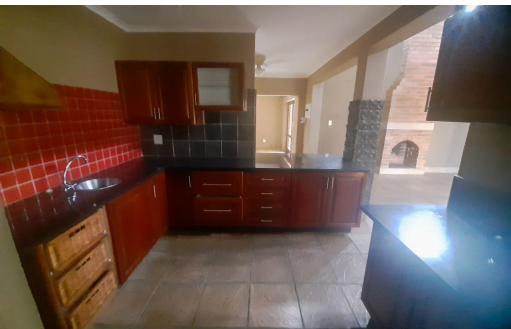

3

2

1

R1,390,000

Townhouse For Sale in Waterval East

<b>FLOOR SIZE</b>	214m <sup>2</sup>	<b>GARAGES</b>	1
<b>LAND SIZE</b>	452m <sup>2</sup>	<b>PARKINGS</b>	-
<b>BEDROOMS</b>	3	<b>FLATLETS</b>	-
<b>BATHROOMS</b>	2	<b>DOMESTIC ACCOM.</b>	-
<b>KITCHENS</b>	1	<b>POOL</b>	Yes
<b>LOUNGES</b>	1	<b>PETS ALLOWED</b>	Yes
<b>DINING ROOMS</b>	1		
<b>STUDIES</b>	-		