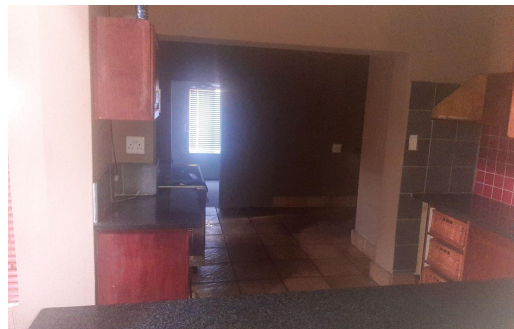

3

2

1

R1,390,000

Townhouse For Sale in Waterval East

<b>FLOOR SIZE</b>	214m <sup>2</sup>	<b>GARAGES</b>	1
<b>LAND SIZE</b>	452m <sup>2</sup>	<b>PARKINGS</b>	-
<b>BEDROOMS</b>	3	<b>FLATLETS</b>	-
<b>BATHROOMS</b>	2	<b>DOMESTIC ACCOM.</b>	-
<b>KITCHENS</b>	1	<b>POOL</b>	Yes
<b>LOUNGES</b>	1	<b>PETS ALLOWED</b>	Yes
<b>DINING ROOMS</b>	1		
<b>STUDIES</b>	-		