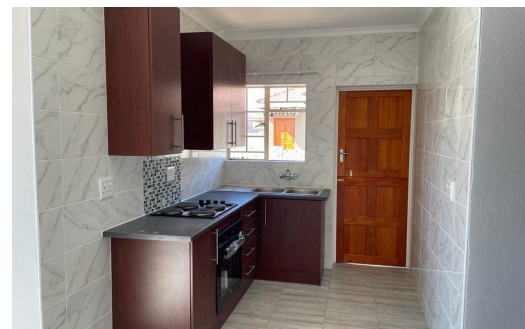

3

2

2

R1,899,000

Gated Estate For Sale in Mogwase

FLOOR SIZE	153.30m ²	GARAGES	2
LAND SIZE	-	PARKINGS	-
BEDROOMS	3	FLATLETS	-
BATHROOMS	2	DOMESTIC ACCOM.	-
KITCHENS	1	PETS ALLOWED	Yes
LOUNGES	1		
DINING ROOMS	-		
STUDIES	-		