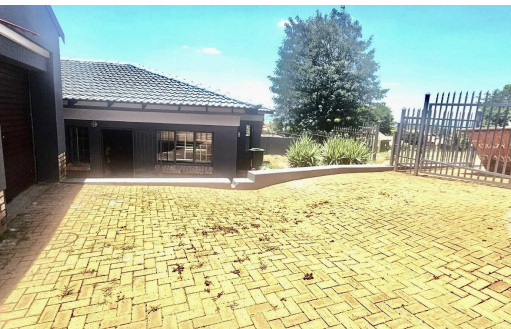

3

3

2

R17,840 pm

House To Let in Safari Gardens

FLOOR SIZE	151m ²
BEDROOMS	3
BATHROOMS	3
KITCHENS	1
LOUNGES	1
DINING ROOMS	-
STUDIES	-

GARAGES	2
PARKINGS	2
FLATLETS	-
DOMESTIC ACCOM.	-
PETS ALLOWED	Yes

Carlin Nel
079 165 7771
carlin.nel@century21.co.za