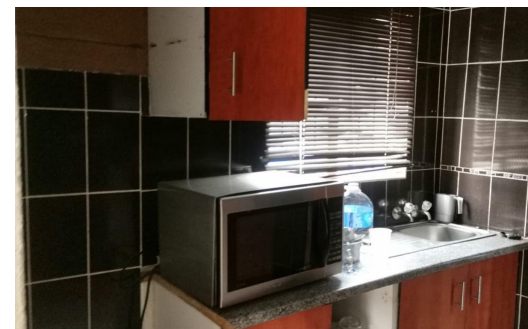

R8,360 pm

Townhouse To Let in Tlhabane West

FLOOR SIZE	144m²	GARAGES	-
LAND SIZE	365m²	PARKINGS	5
BEDROOMS	3	FLATLETS	-
BATHROOMS	1.5	DOMESTIC ACCOM.	-
KITCHENS	1	PETS ALLOWED	Yes
LOUNGES	1		
DINING ROOMS	-		
STUDIES	-		

Pulane Mathebe
065 927 6969

pulane.mathebe@century21.co.za