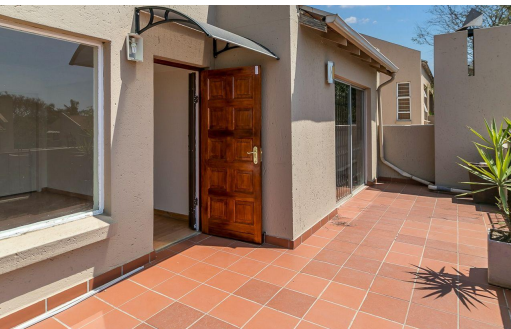

4

2

2

R18,400 pm

Townhouse To Let in Sundowner

FLOOR SIZE	-
LAND SIZE	300m ²
BEDROOMS	4
BATHROOMS	2
KITCHENS	1
LOUNGES	2
DINING ROOMS	1
STUDIES	-

GARAGES	2
PARKINGS	2
FLATLETS	-
DOMESTIC ACCOM.	-
POOL	Yes
PETS ALLOWED	Yes