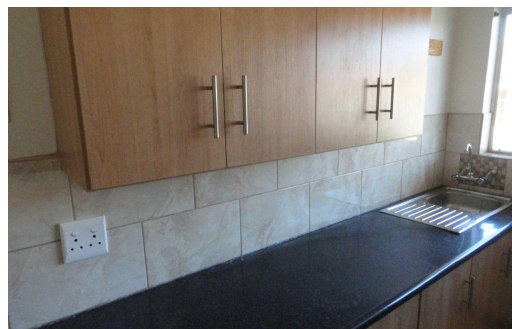

2

1

-

R660,000

Apartment For Sale in Baillie Park

FLOOR SIZE	-	GARAGES	-
LAND SIZE	-	PARKINGS	2
BEDROOMS	2	FLATLETS	-
BATHROOMS	1	DOMESTIC ACCOM.	-
KITCHENS	1		
LOUNGES	1		
DINING ROOMS	-		
STUDIES	-		

RATES R350 pm (Estimated)  
LEVY R800 pm