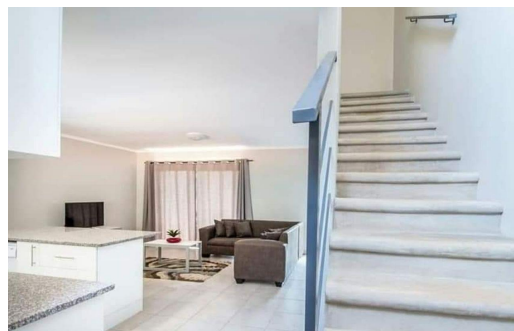

 3

 2

 -

R5,250 pm

Townhouse To Let in Mooivallei Park

FLOOR SIZE	-	GARAGES	-
LAND SIZE	-	PARKINGS	3
BEDROOMS	3	FLATLETS	-
BATHROOMS	2	DOMESTIC ACCOM.	-
KITCHENS	1		
LOUNGES	1		
DINING ROOMS	-		
STUDIES	-		