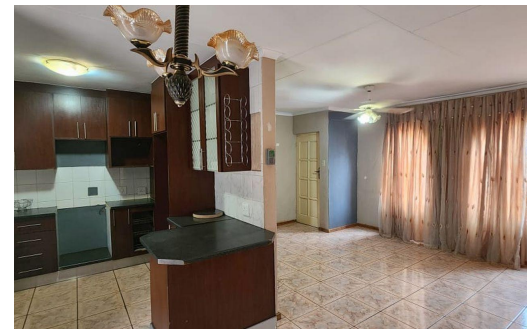

3

2

2

R8,920 pm

House To Let in Flora Park

FLOOR SIZE	-	GARAGES	2
LAND SIZE	-	PARKINGS	2
BEDROOMS	3	FLATLETS	-
BATHROOMS	2	DOMESTIC ACCOM.	-
KITCHENS	1		
LOUNGES	1		
DINING ROOMS	1		
STUDIES	-		

Marichelle Walgenbach
074 670 3962
marichelle.walgenbach@century21.co.za