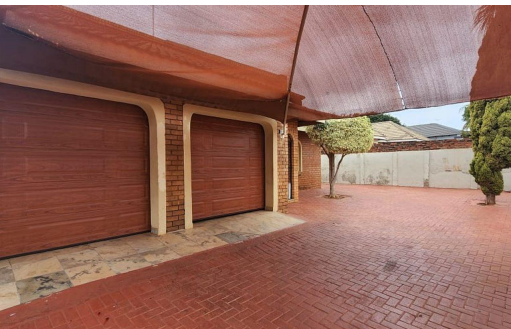

3

2

2

R8,920 pm

House To Let in Flora Park

FLOOR SIZE	-	GARAGES	2
LAND SIZE	-	PARKINGS	2
BEDROOMS	3	FLATLETS	-
BATHROOMS	2	DOMESTIC ACCOM.	-
KITCHENS	1		
LOUNGES	1		
DINING ROOMS	1		
STUDIES	-		

Marichelle Walgenbach
074 670 3962
marichelle.walgenbach@century21.co.za