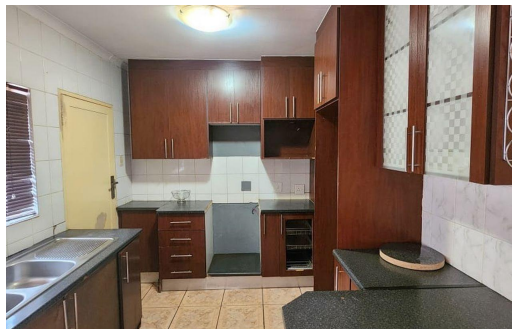

3

2

2

R8,920 pm

House To Let in Flora Park

FLOOR SIZE	-	GARAGES	2
LAND SIZE	-	PARKINGS	2
BEDROOMS	3	FLATLETS	-
BATHROOMS	2	DOMESTIC ACCOM.	-
KITCHENS	1		
LOUNGES	1		
DINING ROOMS	1		
STUDIES	-		

Marichelle Walgenbach
074 670 3962
marichelle.walgenbach@century21.co.za