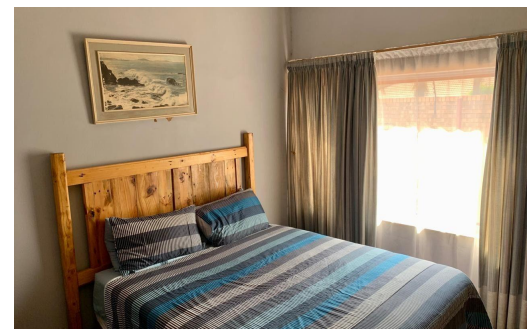

3

1

1

R1,174,000

Townhouse For Sale in Bendor

FLOOR SIZE 110m²
LAND SIZE 5,003m²
BEDROOMS 3
BATHROOMS 1
KITCHENS 1
LOUNGES 1
DINING ROOMS 1
STUDIES -

GARAGES 1
PARKINGS 2
FLATLETS -
DOMESTIC ACCOM. -
PETS ALLOWED Yes