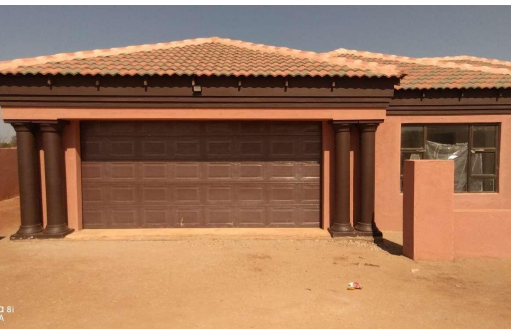

3

2

2

NOVA 8i
CAMERA

R1,150,000

House For Sale in Aluta Park

FLOOR SIZE	-	GARAGES	2
LAND SIZE	502m ²	PARKINGS	-
BEDROOMS	3	FLATLETS	-
BATHROOMS	2	DOMESTIC ACCOM.	-
KITCHENS	1		
LOUNGES	1		
DINING ROOMS	1		
STUDIES	-		