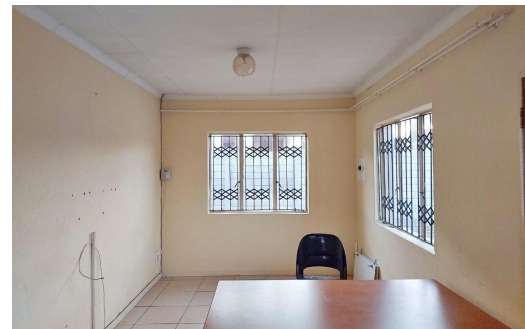

3

2

-

R780,000

House For Sale in Mahlasedi Park

FLOOR SIZE -  
LAND SIZE 340m<sup>2</sup>  
BEDROOMS 3  
BATHROOMS 2  
KITCHENS 1  
LOUNGES 1  
DINING ROOMS -  
STUDIES -

GARAGES -  
PARKINGS -  
FLATLETS -  
DOMESTIC ACCOM. -  
PETS ALLOWED Yes