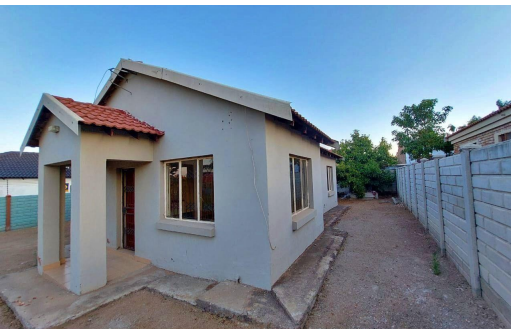

3

2

-

R780,000

House For Sale in Mahlasedi Park

FLOOR SIZE -  
LAND SIZE 340m<sup>2</sup>  
BEDROOMS 3  
BATHROOMS 2  
KITCHENS 1  
LOUNGES 1  
DINING ROOMS -  
STUDIES -

GARAGES -  
PARKINGS -  
FLATLETS -  
DOMESTIC ACCOM. -  
PETS ALLOWED Yes