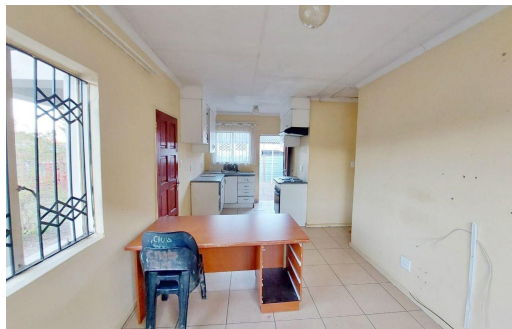

3

2

-

R780,000

House For Sale in Mahlasedi Park

FLOOR SIZE -  
LAND SIZE 340m<sup>2</sup>  
BEDROOMS 3  
BATHROOMS 2  
KITCHENS 1  
LOUNGES 1  
DINING ROOMS -  
STUDIES -

GARAGES -  
PARKINGS -  
FLATLETS -  
DOMESTIC ACCOM. -  
PETS ALLOWED Yes