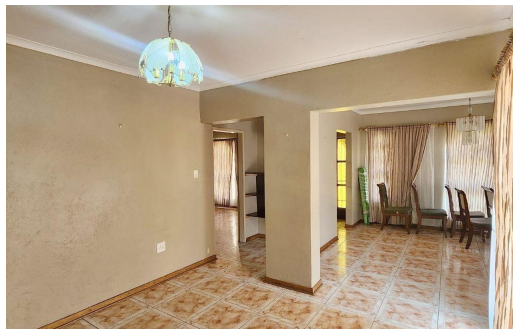

4

 2

 2

R12,800 pm

House To Let in Penina Park

FLOOR SIZE -
BEDROOMS 4
BATHROOMS 2
KITCHENS 1
LOUNGES 2
DINING ROOMS 1
STUDIES -

GARAGES 2
PARKINGS -
FLATLETS -
DOMESTIC ACCOM. -
PETS ALLOWED Yes

Marichelle Walgenbach
074 670 3962
marichelle.walgenbach@century21.co.za