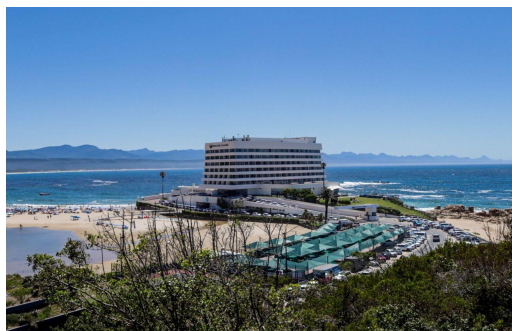

7

5

2

R14,499,000

House For Sale in Signal Hill

FLOOR SIZE	720m ²	GARAGES	2
LAND SIZE	725m ²	PARKINGS	-
BEDROOMS	7	FLATLETS	1
BATHROOMS	5	DOMESTIC ACCOM.	-
KITCHENS	1	PETS ALLOWED	Yes
LOUNGES	1		
DINING ROOMS	-		
STUDIES	-		