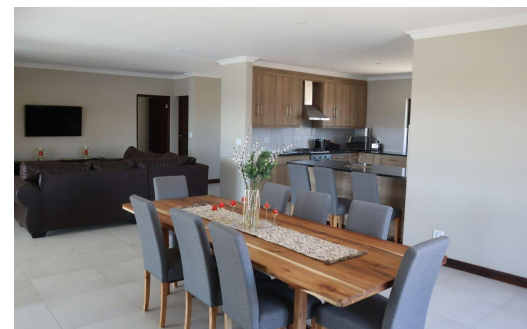

4

4

2

R5,400,000

House For Sale in The Hill

<b>FLOOR SIZE</b>	289m <sup>2</sup>	<b>GARAGES</b>	2
<b>LAND SIZE</b>	807m <sup>2</sup>	<b>PARKINGS</b>	-
<b>BEDROOMS</b>	4	<b>FLATLETS</b>	-
<b>BATHROOMS</b>	4	<b>DOMESTIC ACCOM.</b>	-
<b>KITCHENS</b>	1		
<b>LOUNGES</b>	1		
<b>DINING ROOMS</b>	1		
<b>STUDIES</b>	-		