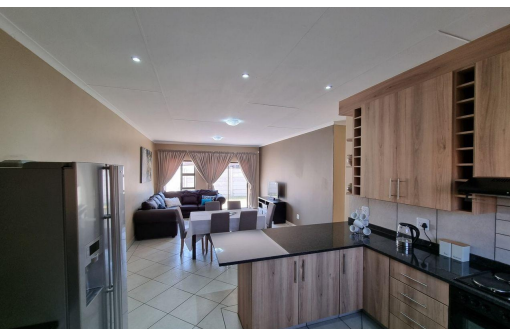

3

2

2

R1,250,000

Townhouse For Sale in Riversdale

<b>FLOOR SIZE</b>	140m <sup>2</sup>	<b>GARAGES</b>	2
<b>LAND SIZE</b>	600m <sup>2</sup>	<b>PARKINGS</b>	2
<b>BEDROOMS</b>	3	<b>FLATLETS</b>	-
<b>BATHROOMS</b>	2	<b>DOMESTIC ACCOM.</b>	-
<b>KITCHENS</b>	1	<b>PETS ALLOWED</b>	Yes
<b>LOUNGES</b>	1		
<b>DINING ROOMS</b>	1		
<b>STUDIES</b>	-		