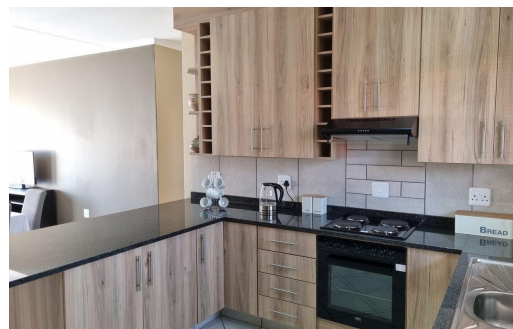

3

2

2

R1,250,000

Townhouse For Sale in Riversdale

<b>FLOOR SIZE</b>	140m <sup>2</sup>	<b>GARAGES</b>	2
<b>LAND SIZE</b>	600m <sup>2</sup>	<b>PARKINGS</b>	2
<b>BEDROOMS</b>	3	<b>FLATLETS</b>	-
<b>BATHROOMS</b>	2	<b>DOMESTIC ACCOM.</b>	-
<b>KITCHENS</b>	1	<b>PETS ALLOWED</b>	Yes
<b>LOUNGES</b>	1		
<b>DINING ROOMS</b>	1		
<b>STUDIES</b>	-		