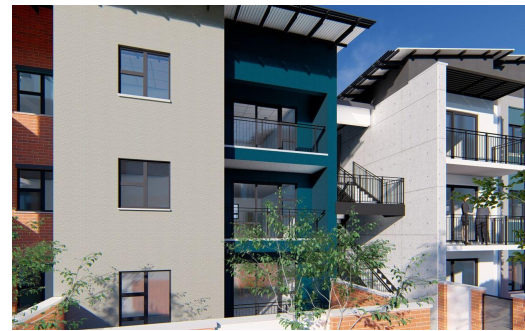

2

2

-

R1,099,000

Apartment For Sale in Montana

FLOOR SIZE	70m ²	GARAGES	-
LAND SIZE	-	PARKINGS	2
BEDROOMS	2	FLATLETS	-
BATHROOMS	2	DOMESTIC ACCOM.	-
KITCHENS	1		
LOUNGES	1		
DINING ROOMS	1		
STUDIES	-		

RATES	R600 pm (Estimated)
LEVY	R892 pm