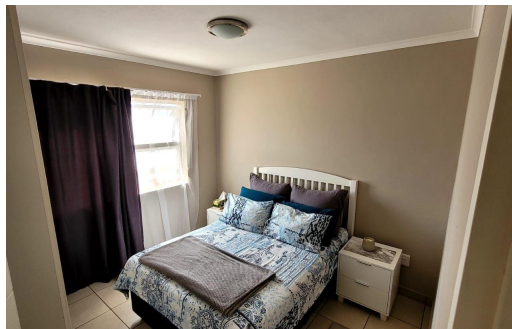

2

1

-

R945,000

Apartment For Sale in Montana

FLOOR SIZE	90m ²	GARAGES	-
LAND SIZE	18,782m ²	PARKINGS	2
BEDROOMS	2	FLATLETS	-
BATHROOMS	1	DOMESTIC ACCOM.	-
KITCHENS	1		
LOUNGES	1		
DINING ROOMS	1		
STUDIES	-		