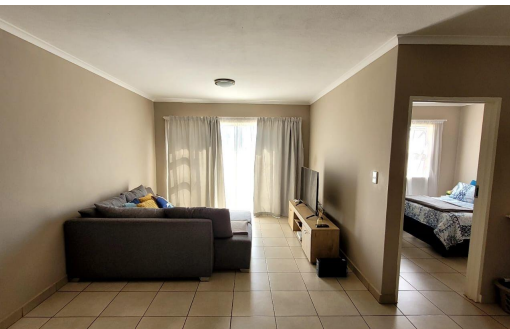

2

1

-

R945,000

Apartment For Sale in Montana

FLOOR SIZE	90m ²	GARAGES	-
LAND SIZE	18,782m ²	PARKINGS	2
BEDROOMS	2	FLATLETS	-
BATHROOMS	1	DOMESTIC ACCOM.	-
KITCHENS	1		
LOUNGES	1		
DINING ROOMS	1		
STUDIES	-		