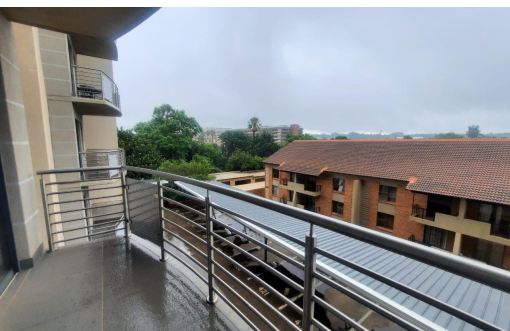

🛏 2

🚿 2

🚗 -

R6,000 pm

Apartment To Let in Hatfield

FLOOR SIZE	57m ²	GARAGES	-
LAND SIZE	6,388m ²	PARKINGS	1
BEDROOMS	2	FLATLETS	-
BATHROOMS	2	DOMESTIC ACCOM.	-
KITCHENS	1		
LOUNGES	1		
DINING ROOMS	-		
STUDIES	-		