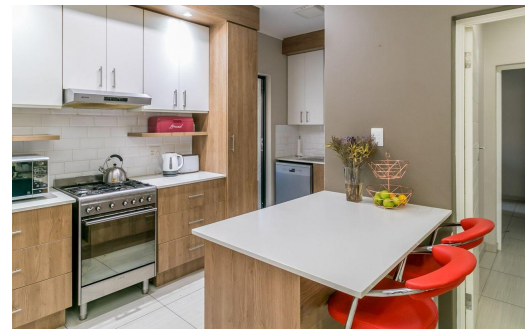

4

3

-

R2,190,000

Cluster For Sale in Kyalami

FLOOR SIZE 145m²
BEDROOMS 4
BATHROOMS 3
KITCHENS -
LOUNGES -
DINING ROOMS -
STUDIES -

GARAGES -
PARKINGS 2
FLATLETS -
DOMESTIC ACCOM. -
POOL Yes

Ashanti Haskins
071 543 3759
ashanti.haskins@century21.co.za