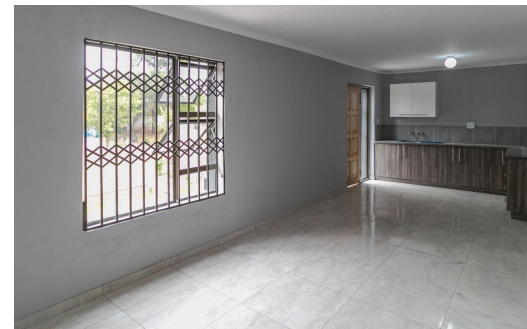

2

1

-

R7,000 pm

Garden Cottage To Let in President Park

FLOOR SIZE	65m ²
LAND SIZE	-
BEDROOMS	2
BATHROOMS	1
KITCHENS	1
LOUNGES	1
DINING ROOMS	-
STUDIES	-

GARAGES	-
PARKINGS	2
FLATLETS	-
DOMESTIC ACCOM.	-

Steven Legae
078 894 9331
steven.legae@century21.co.za