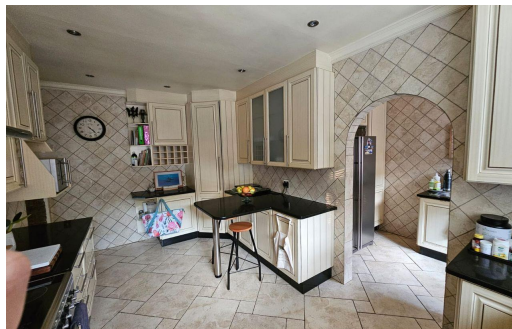

4

3.5

2

R2,690,000

House For Sale in Van Riebeeck Park

FLOOR SIZE 435m²
LAND SIZE 1,545m²
BEDROOMS 4
BATHROOMS 3.5
KITCHENS 1
LOUNGES 2
DINING ROOMS 1
STUDIES -

GARAGES 2
PARKINGS 4
FLATLETS -
DOMESTIC ACCOM. 1
POOL Yes
PETS ALLOWED Yes