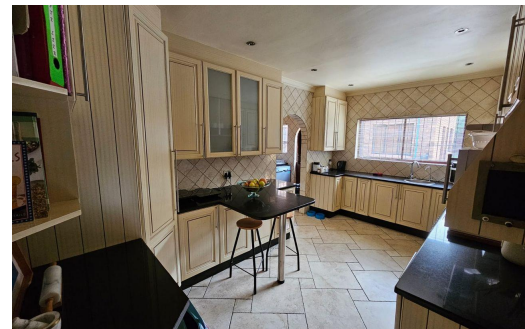

4

3.5

2

R2,690,000

House For Sale in Van Riebeeck Park

FLOOR SIZE 435m²
LAND SIZE 1,545m²
BEDROOMS 4
BATHROOMS 3.5
KITCHENS 1
LOUNGES 2
DINING ROOMS 1
STUDIES -

GARAGES 2
PARKINGS 4
FLATLETS -
DOMESTIC ACCOM. 1
POOL Yes
PETS ALLOWED Yes