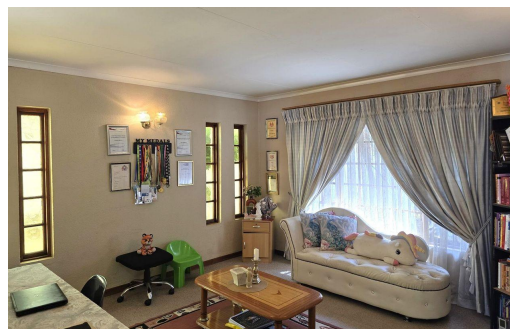

4

2.5

2

R3,499,000

Cluster For Sale in Bedfordview

FLOOR SIZE 258m²
LAND SIZE 484m²
BEDROOMS 4
BATHROOMS 2.5
KITCHENS 1
LOUNGES 2
DINING ROOMS 1
STUDIES 1

GARAGES 2
PARKINGS 2
FLATLETS 1
DOMESTIC ACCOM. -
POOL Yes
PETS ALLOWED Yes