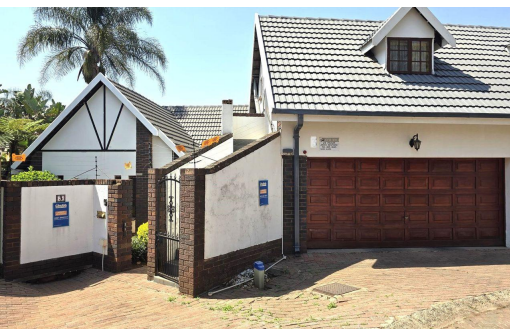

4

2.5

2

R3,499,000

Cluster For Sale in Bedfordview

FLOOR SIZE 258m²
LAND SIZE 484m²
BEDROOMS 4
BATHROOMS 2.5
KITCHENS 1
LOUNGES 2
DINING ROOMS 1
STUDIES 1

GARAGES 2
PARKINGS 2
FLATLETS 1
DOMESTIC ACCOM. -
POOL Yes
PETS ALLOWED Yes