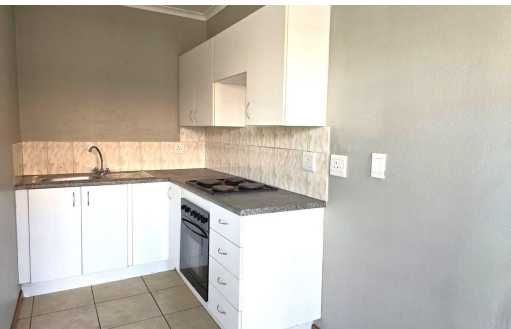

R340,000

Apartment For Sale in Kempton Park Central

FLOOR SIZE	29m²	GARAGES	-
BEDROOMS	1	PARKINGS	1
BATHROOMS	1	FLATLETS	-
KITCHENS	1	DOMESTIC ACCOM.	-
LOUNGES	1		
DINING ROOMS	-		
STUDIES	-		

RATES R205 pm (Estimated)
LEVY R591 pm

Tanya Combrink
082 880 1050
tanya.combrink@century21.co.za