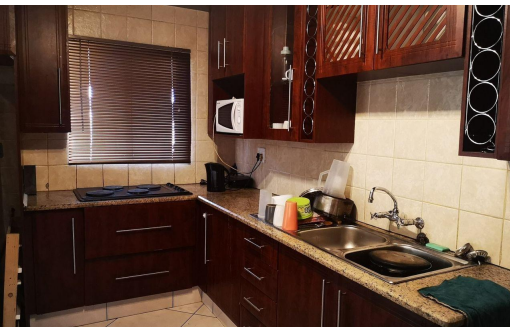

3

2

2

R1,350,000

House For Sale in Birchleigh North

FLOOR SIZE	-	GARAGES	2
LAND SIZE	991m <sup>2</sup>	PARKINGS	4
BEDROOMS	3	FLATLETS	1
BATHROOMS	2	DOMESTIC ACCOM.	-
KITCHENS	1	POOL	Yes
LOUNGES	1	PETS ALLOWED	Yes
DINING ROOMS	1		
STUDIES	-		