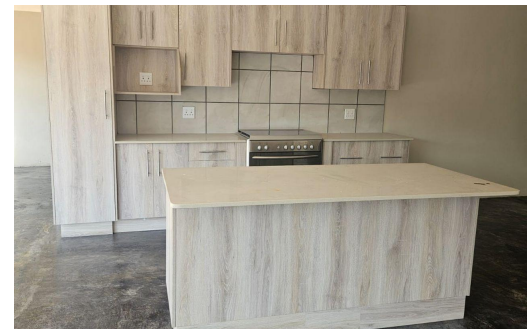

R16,000 pm

House To Let in Jatniel

FLOOR SIZE	-	GARAGES	-
LAND SIZE	-	PARKINGS	2
BEDROOMS	3	FLATLETS	-
BATHROOMS	3	DOMESTIC ACCOM.	-
KITCHENS	1	PETS ALLOWED	Yes
LOUNGES	1		
DINING ROOMS	1		
STUDIES	1		

Hannelie Venter
078 856 6315
hannelie.venter@century21.co.za