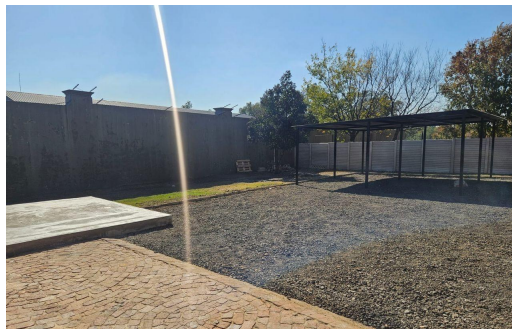

R16,000 pm

House To Let in Jatniel

FLOOR SIZE	-	GARAGES	-
LAND SIZE	-	PARKINGS	2
BEDROOMS	3	FLATLETS	-
BATHROOMS	3	DOMESTIC ACCOM.	-
KITCHENS	1	PETS ALLOWED	Yes
LOUNGES	1		
DINING ROOMS	1		
STUDIES	1		

Hannelie Venter
078 856 6315
hannelie.venter@century21.co.za