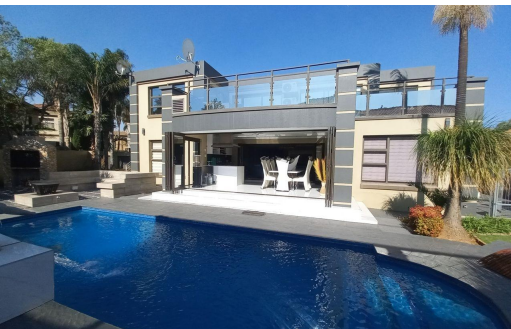

4

2.5

4

R38,000 pm

House To Let in Glen Erasmia

FLOOR SIZE	-	GARAGES	4
LAND SIZE	-	PARKINGS	4
BEDROOMS	4	FLATLETS	-
BATHROOMS	2.5	DOMESTIC ACCOM.	-
KITCHENS	1	POOL	Yes
LOUNGES	1		
DINING ROOMS	1		
STUDIES	-		