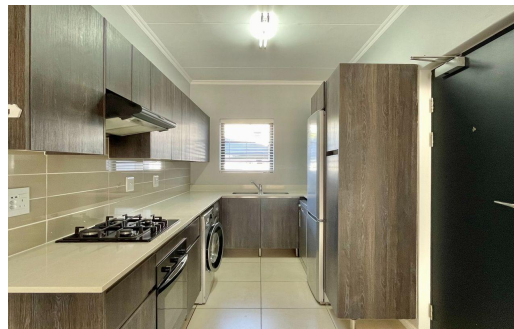

3

2

-

R20,500 pm

Apartment To Let in De Velde

FLOOR SIZE 103m²
LAND SIZE 103m²
BEDROOMS 3
BATHROOMS 2
LOUNGES 1

PARKINGS 2
DOMESTIC ACCOM. 1
POOL Yes

Daniella Boucher