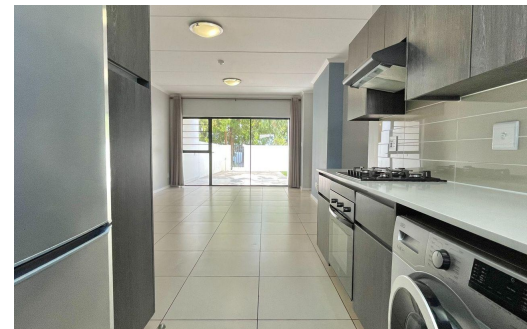

3

2

-

R20,500 pm

Apartment To Let in De Velde

FLOOR SIZE 103m²
LAND SIZE 103m²
BEDROOMS 3
BATHROOMS 2
LOUNGES 1

PARKINGS 2
DOMESTIC ACCOM. 1
POOL Yes

Daniella Boucher