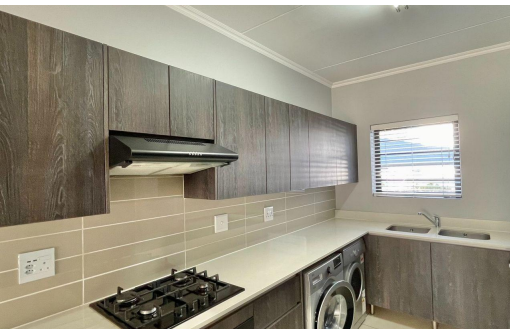

3

2

-

R20,500 pm

Apartment To Let in De Velde

FLOOR SIZE 103m²
LAND SIZE 103m²
BEDROOMS 3
BATHROOMS 2
LOUNGES 1

PARKINGS 2
DOMESTIC ACCOM. 1
POOL Yes

Daniella Boucher