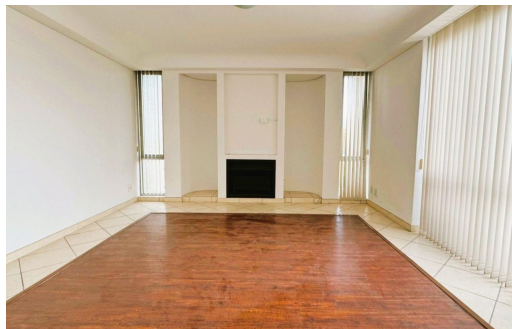

3

2

-

R18,000 pm

Apartment To Let in Strand Central

FLOOR SIZE 291m²
LAND SIZE 396m²
BEDROOMS 3
BATHROOMS 2
KITCHENS 1
LOUNGES -
DINING ROOMS 1
STUDIES -

GARAGES -
PARKINGS -
FLATLETS -
DOMESTIC ACCOM. -

Divan Botes
079 690 9294
divan.botes@century21.co.za