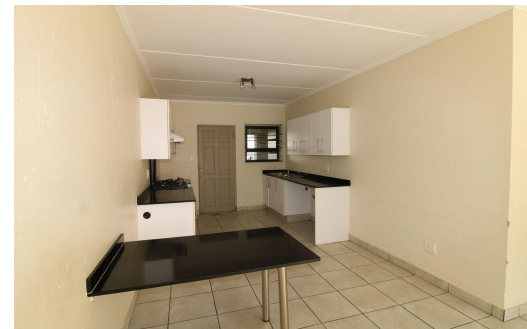

3

2

-

R12,500 pm Apartment To Let in Beverley

FLOOR SIZE	88m ²	GARAGES	-
LAND SIZE	-	PARKINGS	2
BEDROOMS	3	FLATLETS	-
BATHROOMS	2	DOMESTIC ACCOM.	-
KITCHENS	1	POOL	Yes
LOUNGES	1		
DINING ROOMS	1		
STUDIES	-		