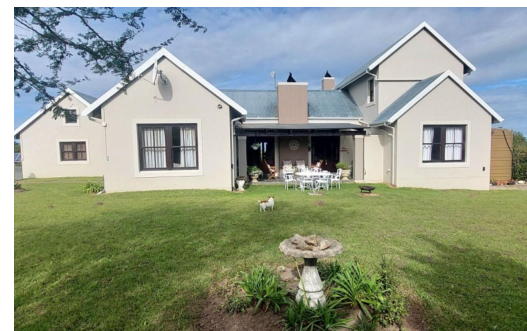

R3,800,000

Small Holding For Sale in Sunrise On Sea

FLOOR SIZE	-	GARAGES	4
LAND SIZE	1.90Ha	PARKINGS	6
BEDROOMS	3	FLATLETS	-
BATHROOMS	2.5	DOMESTIC ACCOM.	-
KITCHENS	1		
LOUNGES	2		
DINING ROOMS	2		
STUDIES	-		

Belinda Lindhorst
066 296 5821
belinda.lindhorst@century21.co.za