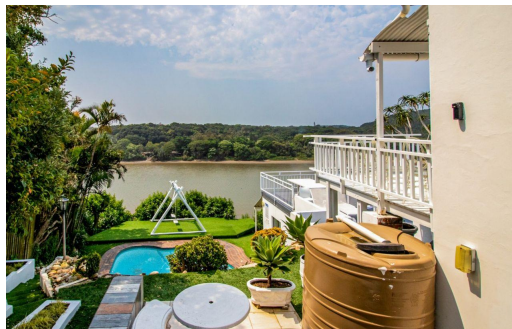

11

13

-

R6,995,000

Lodge For Sale in Beacon Bay

FLOOR SIZE	600m ²	GARAGES	-
LAND SIZE	2,022m ²	PARKINGS	16
BEDROOMS	11	FLATLETS	-
BATHROOMS	13	DOMESTIC ACCOM.	-
KITCHENS	1	POOL	Yes
LOUNGES	1		
DINING ROOMS	1		
STUDIES	1		
FURNISHED	Yes		