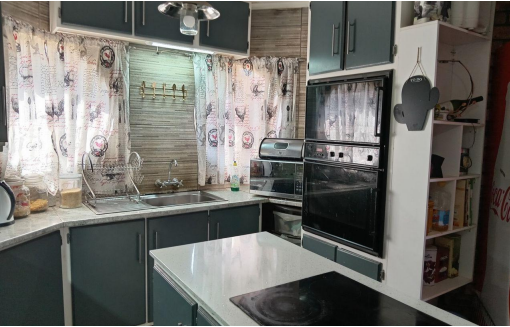

5

3

-

R1,500,000

House For Sale in Visagie Park

| | |
|--------------|---------------------|
| FLOOR SIZE | - |
| LAND SIZE | 1,110m ² |
| BEDROOMS | 5 |
| BATHROOMS | 3 |
| KITCHENS | 1 |
| LOUNGES | 2 |
| DINING ROOMS | - |
| STUDIES | 1 |

| | |
|-----------------|-----|
| GARAGES | - |
| PARKINGS | 5 |
| FLATLETS | 1 |
| DOMESTIC ACCOM. | - |
| PETS ALLOWED | Yes |

RATES R900 pm (Estimated)

Sheila Smit
083 461 6362
sheila.smit@century21.co.za