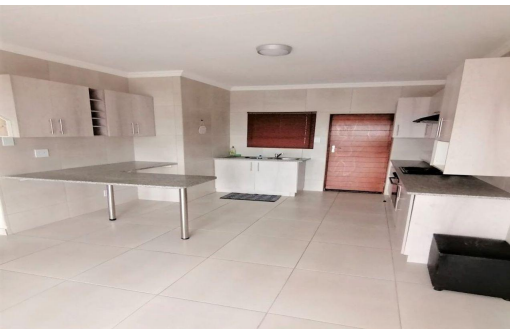

R780,000

Apartment For Sale in Bluff

FLOOR SIZE	57m²	GARAGES	-
LAND SIZE	1,086m²	PARKINGS	1
BEDROOMS	2	FLATLETS	-
BATHROOMS	1	DOMESTIC ACCOM.	-
KITCHENS	1		
LOUNGES	1		
DINING ROOMS	1		
STUDIES	-		

RATES R689.81 pm (Estimated)
LEVY R2,136.58 pm

Elsie Britz
078 514 8217
elsie.britz@century21.co.za