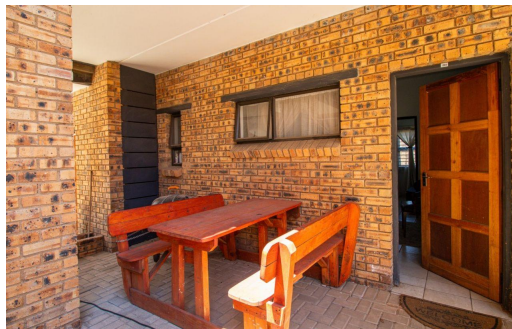

2
1
-

R530,000

Apartment For Sale in Witfield

FLOOR SIZE	35m ²	GARAGES	-
LAND SIZE	56,244m ²	PARKINGS	2
BEDROOMS	2	FLATLETS	-
BATHROOMS	1	DOMESTIC ACCOM.	-
KITCHENS	-		
LOUNGES	1		
DINING ROOMS	-		
STUDIES	-		