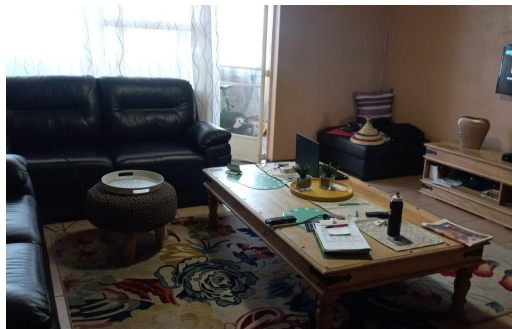

2

1

-

R370,000

Apartment For Sale in Primrose

FLOOR SIZE	86m ²
LAND SIZE	-
BEDROOMS	2
BATHROOMS	1
KITCHENS	1
LOUNGES	1
DINING ROOMS	-
STUDIES	-

GARAGES	-
PARKINGS	1
FLATLETS	-
DOMESTIC ACCOM.	-

RATES	R275 pm (Estimated)
LEVY	R1,650 pm