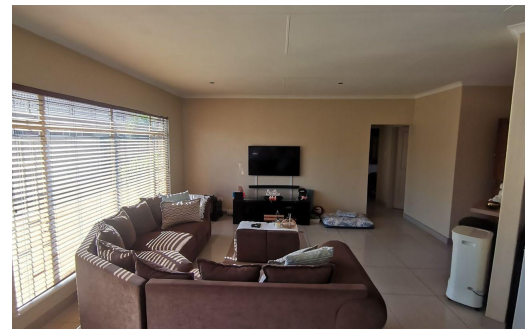

2

1

-

R880,000

Simplex For Sale in Mayfield Park

FLOOR SIZE	79m <sup>2</sup>
LAND SIZE	10,000m <sup>2</sup>
BEDROOMS	2
BATHROOMS	1
KITCHENS	1
LOUNGES	1
DINING ROOMS	1
STUDIES	-

GARAGES	-
PARKINGS	2
FLATLETS	-
DOMESTIC ACCOM.	-
POOL	Yes