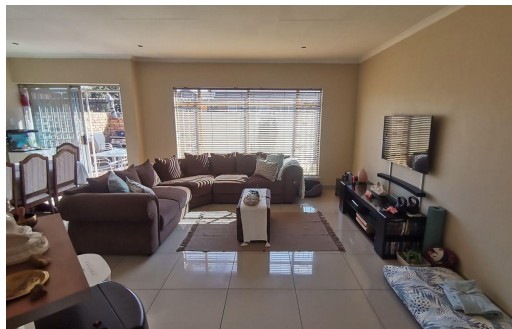

2

1

-

R880,000

Simplex For Sale in Mayfield Park

FLOOR SIZE	79m <sup>2</sup>
LAND SIZE	10,000m <sup>2</sup>
BEDROOMS	2
BATHROOMS	1
KITCHENS	1
LOUNGES	1
DINING ROOMS	1
STUDIES	-

GARAGES	-
PARKINGS	2
FLATLETS	-
DOMESTIC ACCOM.	-
POOL	Yes