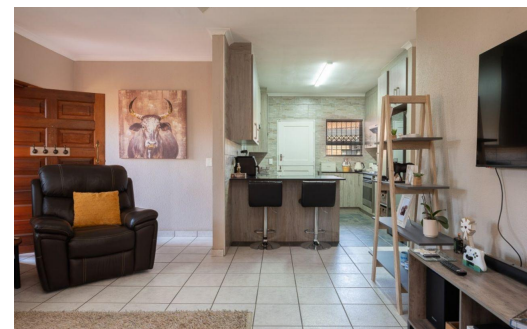

3

2

2

R1,895,000

Simplex For Sale in New Market

FLOOR SIZE	-	GARAGES	2
LAND SIZE	518m <sup>2</sup>	PARKINGS	2
BEDROOMS	3	FLATLETS	-
BATHROOMS	2	DOMESTIC ACCOM.	-
KITCHENS	1		
LOUNGES	1		
DINING ROOMS	1		
STUDIES	-		