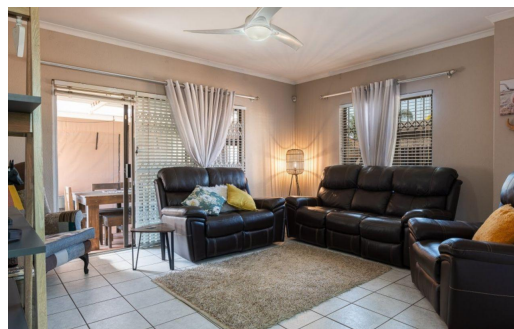

3

2

2

R1,895,000

Simplex For Sale in New Market

FLOOR SIZE	-	GARAGES	2
LAND SIZE	518m <sup>2</sup>	PARKINGS	2
BEDROOMS	3	FLATLETS	-
BATHROOMS	2	DOMESTIC ACCOM.	-
KITCHENS	1		
LOUNGES	1		
DINING ROOMS	1		
STUDIES	-		