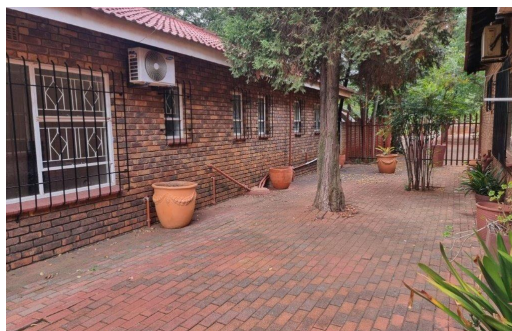

POA

Gated Estate For Sale in Tedderfield AH

FLOOR SIZE 450m²
LAND SIZE 1.07Ha
BEDROOMS 4
BATHROOMS 2
KITCHENS 1
LOUNGES 1
DINING ROOMS 1
STUDIES -

GARAGES 3
PARKINGS 12
FLATLETS -
DOMESTIC ACCOM. -
POOL Yes
PETS ALLOWED Yes

RATES R1,520 pm (Estimated)

Neels Potgieter
082 805 8535
neels.potgieter@century21.co.za