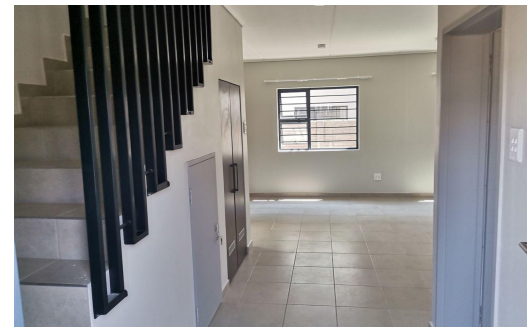

4

2.5

-

R14,500 pm

House To Let in Leopard's Rest Security Estate

FLOOR SIZE	125m ²	GARAGES	-
LAND SIZE	200m ²	PARKINGS	3
BEDROOMS	4	FLATLETS	-
BATHROOMS	2.5	DOMESTIC ACCOM.	-
KITCHENS	1	PETS ALLOWED	Yes
LOUNGES	1		
DINING ROOMS	1		
STUDIES	1		