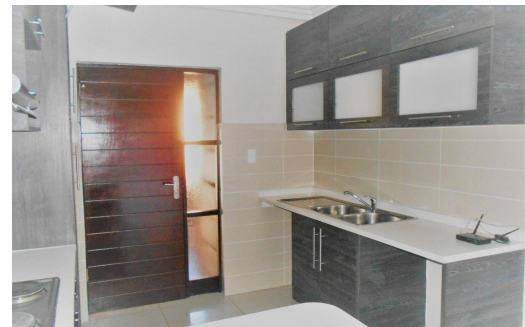

3
2
-

R8,800 pm

Apartment To Let in Eveleigh

FLOOR SIZE	-	GARAGES	-
LAND SIZE	-	PARKINGS	2
BEDROOMS	3	FLATLETS	-
BATHROOMS	2	DOMESTIC ACCOM.	-
KITCHENS	-	POOL	Yes
LOUNGES	1		
DINING ROOMS	-		
STUDIES	-		