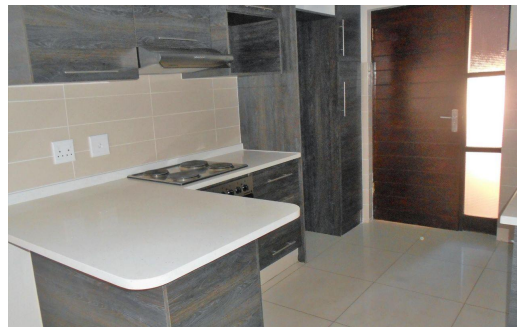

3
2
-

R8,800 pm

Apartment To Let in Eveleigh

FLOOR SIZE	-	GARAGES	-
LAND SIZE	-	PARKINGS	2
BEDROOMS	3	FLATLETS	-
BATHROOMS	2	DOMESTIC ACCOM.	-
KITCHENS	-	POOL	Yes
LOUNGES	1		
DINING ROOMS	-		
STUDIES	-		