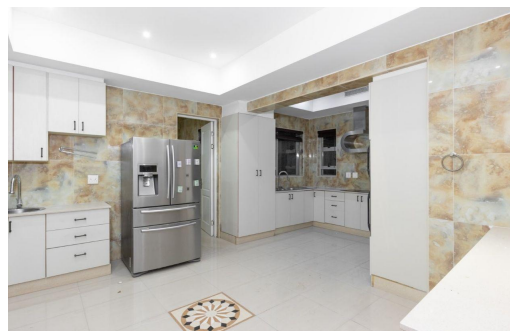

5

5

4

R65,000 pm

House To Let in Dainfern Valley Estate

FLOOR SIZE	684m ²	GARAGES	4
LAND SIZE	1,298m ²	PARKINGS	-
BEDROOMS	5	FLATLETS	-
BATHROOMS	5	DOMESTIC ACCOM.	2
KITCHENS	1	POOL	Yes
LOUNGES	3	PETS ALLOWED	Yes
DINING ROOMS	1		
STUDIES	1		