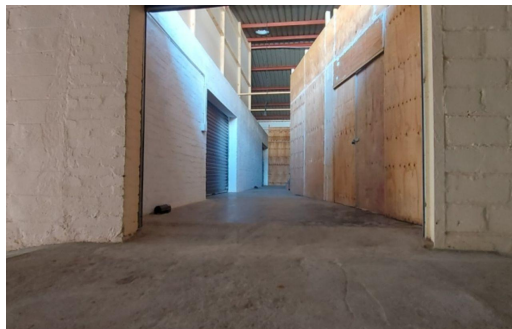

 14

 4

R5,500,000

3,000m² Storage Unit For Sale in White River Central

LAND SIZE 3,850m²
FLOOR SIZE 3,000m²
ZONING Commercial
AIR CONDITIONING Yes

OPEN PARKINGS 14
COVERED PARKINGS 4
POWER (3 PHASE) Yes

RATES R8,000 pm (Estimated)
LEVY R pm