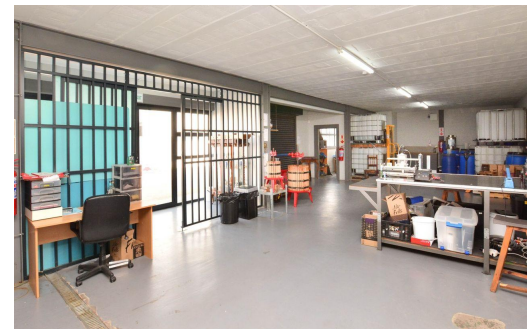

R3,770,000

232m² Mini Factory For Sale in Langebaan North

FLOOR SIZE

232m²

ZONING

Commercial

OPEN PARKINGS

8

COVERED PARKINGS

-

RATES

R3,500 pm (Estimated)

LEVY

R1,500 pm

Kyle Young

078 572 3503

kyle.young@century21.co.za