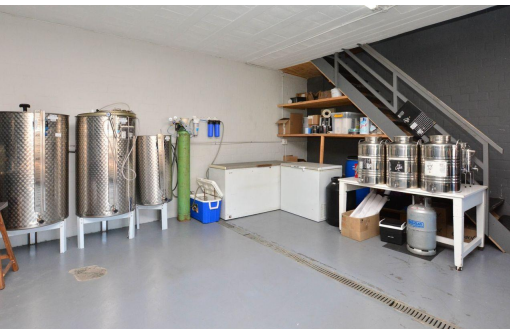

 8

 -

R3,770,000

232m² Mini Factory For Sale in Langebaan North

FLOOR SIZE

232m²

ZONING

Commercial