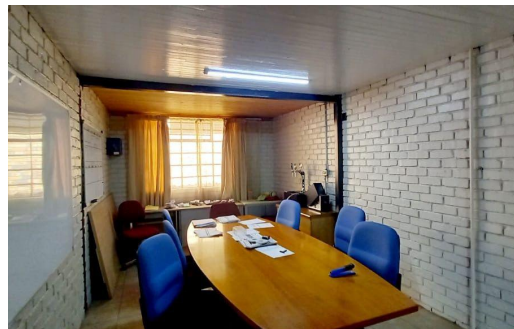

 8

 -

R2,450,000

500m² Warehouse For Sale in Silverton

LAND SIZE 855m²
FLOOR SIZE 500m²
ZONING Commercial

OPEN PARKINGS 8
COVERED PARKINGS -

Helena Jacobs
074 723 0696
helena.jacobs@century21.co.za