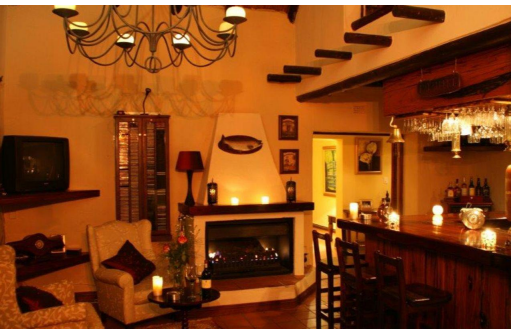


 20

 -

R12,000,000

1,700m² Guesthouse For Sale in
Muldersdrift

LAND SIZE 2Ha
FLOOR SIZE 1,700m²
ZONING Agricultural

OPEN PARKINGS 20
COVERED PARKINGS -

Veronica Rei
074 191 2340
veronica.rei@century21.co.za