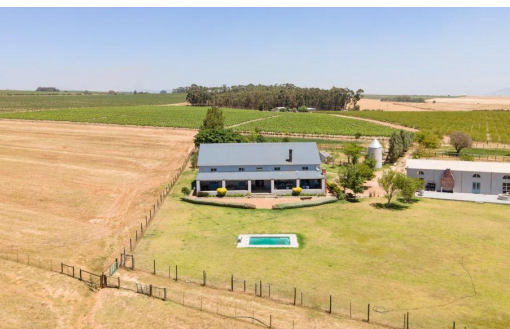

 10

 -

R12,750,000

21.20Ha Small Holding For Sale in  
Wellington Rural

**LAND SIZE** 21.20Ha  
**FLOOR SIZE** 490m<sup>2</sup>  
**ZONING** Agricultural

**OPEN PARKINGS** 10  
**COVERED PARKINGS** -  
**POWER (3 PHASE)** Yes