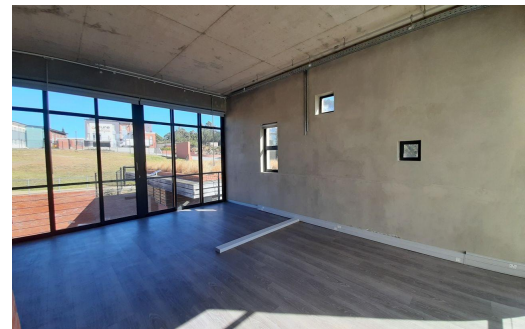


 5

 1

POA

1m² Office To Let in Beacon Bay North

LAND SIZE -
FLOOR SIZE 1m²
ZONING Commercial
AIR CONDITIONING Yes

OPEN PARKINGS 5
COVERED PARKINGS 1

Andre Goosen
063 483 4726
andre.goosen@century21.co.za