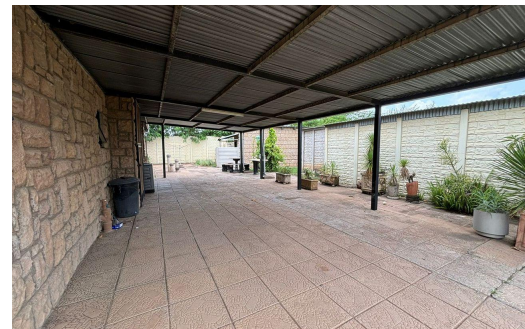

 3

 2

R3,999,999

1m<sup>2</sup> Industrial Yard For Sale in Bela Bela

**LAND SIZE** -  
**FLOOR SIZE** 1m<sup>2</sup>  
**ZONING** Commercial

**OPEN PARKINGS** 3  
**COVERED PARKINGS** 2  
**POWER (3 PHASE)** Yes