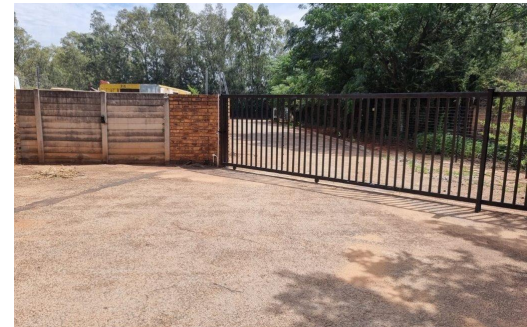

POA

450m² Warehouse For Sale in Tedderfield AH

LAND SIZE 1.10Ha
FLOOR SIZE 450m²
ZONING Industrial

OPEN PARKINGS 6
COVERED PARKINGS -
POWER (3 PHASE) Yes

RATES R1,520 pm (Estimated)

Neels Potgieter
082 805 8535
neels.potgieter@century21.co.za