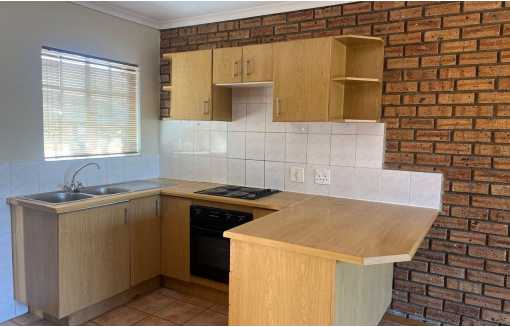

R7,500 pm

Townhouse To Let in Rangeview

FLOOR SIZE	77m²	GARAGES	1
LAND SIZE	4,749m²	PARKINGS	1
BEDROOMS	2	FLATLETS	-
BATHROOMS	1	DOMESTIC ACCOM.	-
KITCHENS	1	PETS ALLOWED	Yes
LOUNGES	1		
DINING ROOMS	1		
STUDIES	-		

Wian Fourie
082 464 0173
wian@wianfourie.com